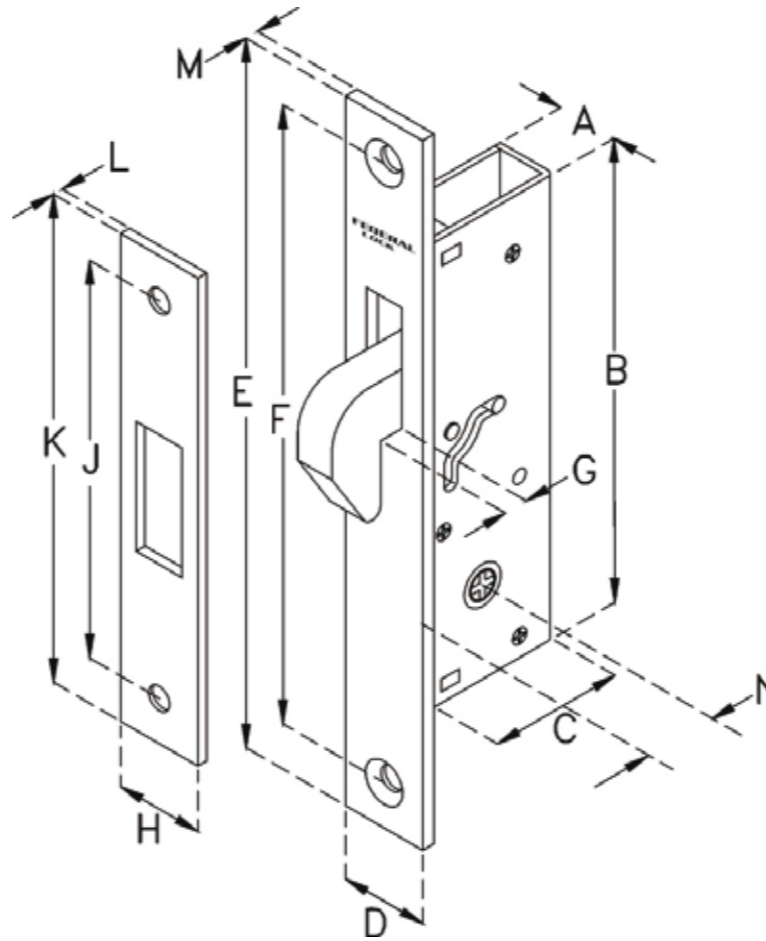

SIZE CHART

TX190H

Item #	DIMENSION(MM)													Strike Finish
	A	B	C	D	E	F	G	H	J	K	L	M	N	
TX190H-CA	15.2	104.8	34.5	20.2	159	139.7	5.6	20	88.9	109.6	2.3	3	19	Antique Cooper
TX190H-CRS	15.2	104.8	34.5	20.2	159	139.7	5.6	20	88.9	109.6	2.3	3	19	Bright Chrome
TX190H-LA	15.2	104.8	34.5	20.2	159	139.7	5.6	20	88.9	109.6	2.3	3	19	Antique Brass