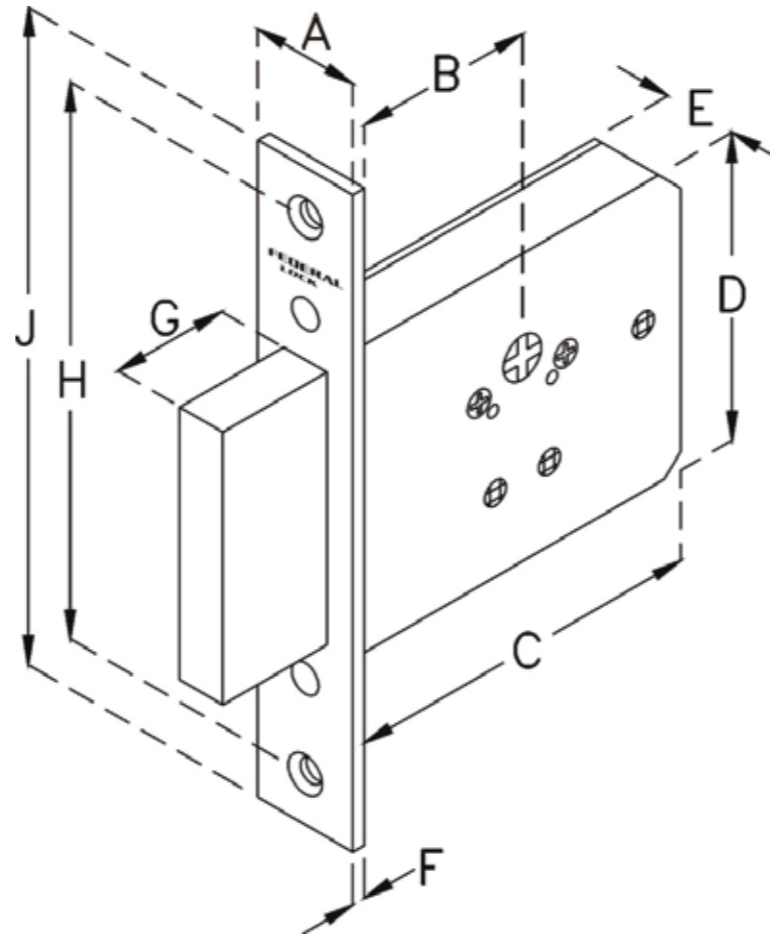

SIZE CHART

TX376

Item #	DIMENSION(MM)									Strike Finish
	A	B	C	D	E	F	G	H	J	
TX376-CA	20.7	37.6	69.5	56.4	15	2.5	21.8	102	120.4	Antique Cooper
TX376-CRS	20.7	37.6	69.5	56.4	15	2.5	21.8	102	120.4	Bright Chrome
TX376-LA	20.7	37.6	69.5	56.4	15	2.5	21.8	102	120.4	Antique Brass