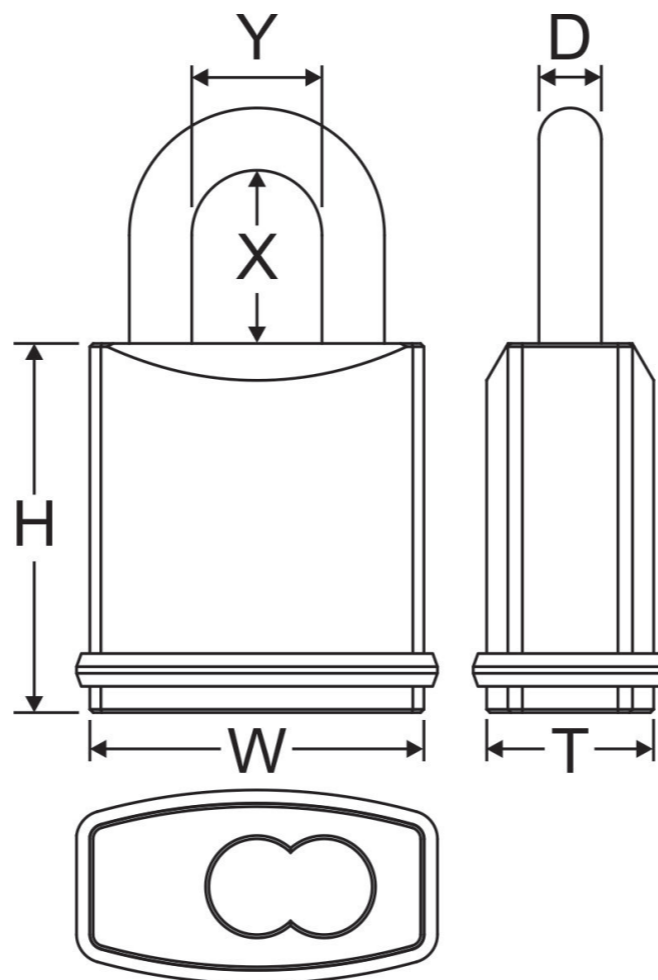

SIZE CHART

LF650

Item #	DIMENSION(MM)						Keyway
	Lock Body			Shackle			
	W	H	T	D	X	Y	
LF650/19	45	56	22	6.35	19	20	No core No key
LF650/25	45	56	22	6.35	25	20	
LF650/38	45	56	22	6.35	38	20	
LF650/50	45	56	22	6.35	50	20	
LF650/76	45	56	22	6.35	76	20	
LF650/102	45	56	22	6.35	102	20	

* Each Item# includes several shackle dimension (X): 19, 25, 38, 50, 76, 102 (mm)

Such as: LF650/19, LF660/50, LF670/102