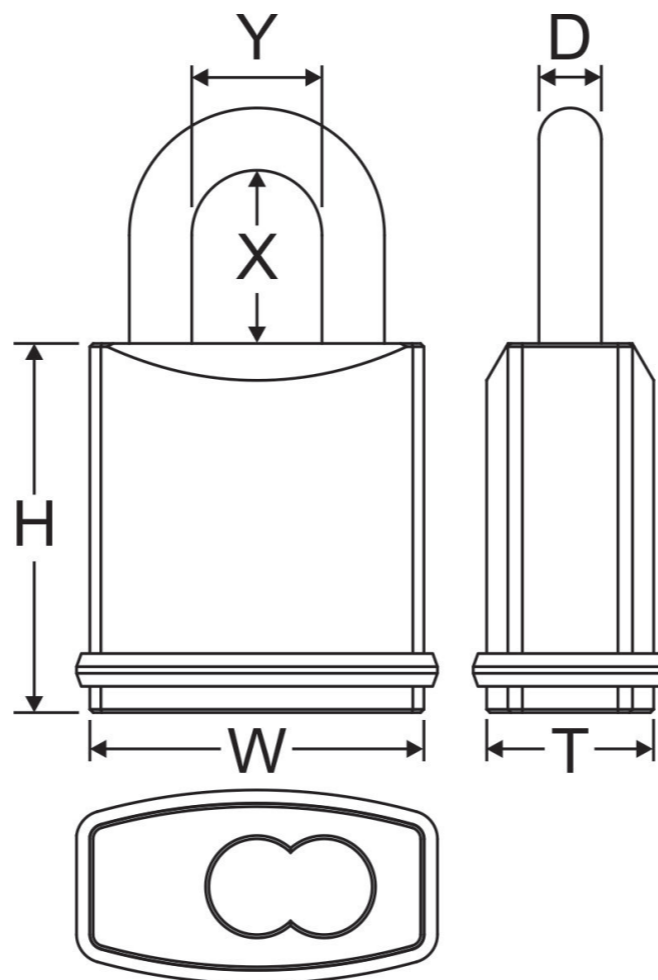

SIZE CHART

LF660

Item #	DIMENSION(MM)						Keyway
	Lock Body			Shackle			
	W	H	T	D	X	Y	
LF660/19	45	56	22	7.93	19	20	No core No key
LF660/25	45	56	22	7.93	25	20	
LF660/38	45	56	22	7.93	38	20	
LF660/50	45	56	22	7.93	50	20	
LF660/76	45	56	22	7.93	76	20	
LF660/102	45	56	22	7.93	102	20	

* Each Item# includes several shackle dimension (X): 19, 25, 38, 50, 76, 102 (mm)
Such as: LF650/19, LF660/50, LF670/102