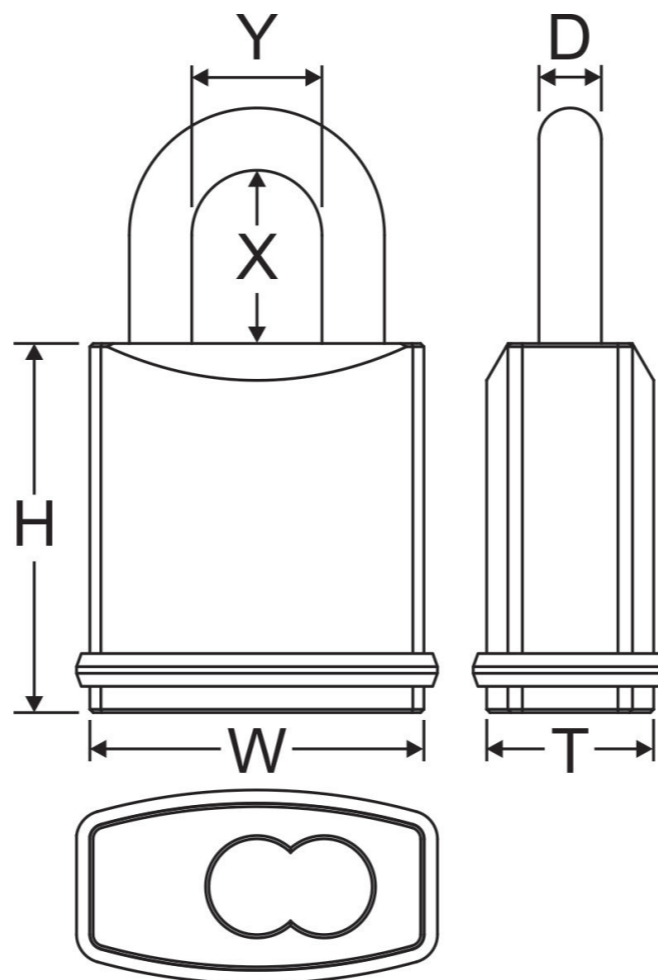

SIZE CHART

LF670

Item #	DIMENSION(MM)						Keyway
	Lock Body			Shackle			
	W	H	T	D	X	Y	
LF670/19	50	56	22	9.5	19	20	No core No key
LF670/25	50	56	22	9.5	25	20	
LF670/38	50	56	22	9.5	38	20	
LF670/50	50	56	22	9.5	50	20	
LF670/76	50	56	22	9.5	76	20	
LF670/102	50	56	22	9.5	102	20	

* Each Item# includes several shackle dimension (X): 19, 25, 38, 50, 76, 102 (mm)
Such as: LF650/19, LF660/50, LF670/102