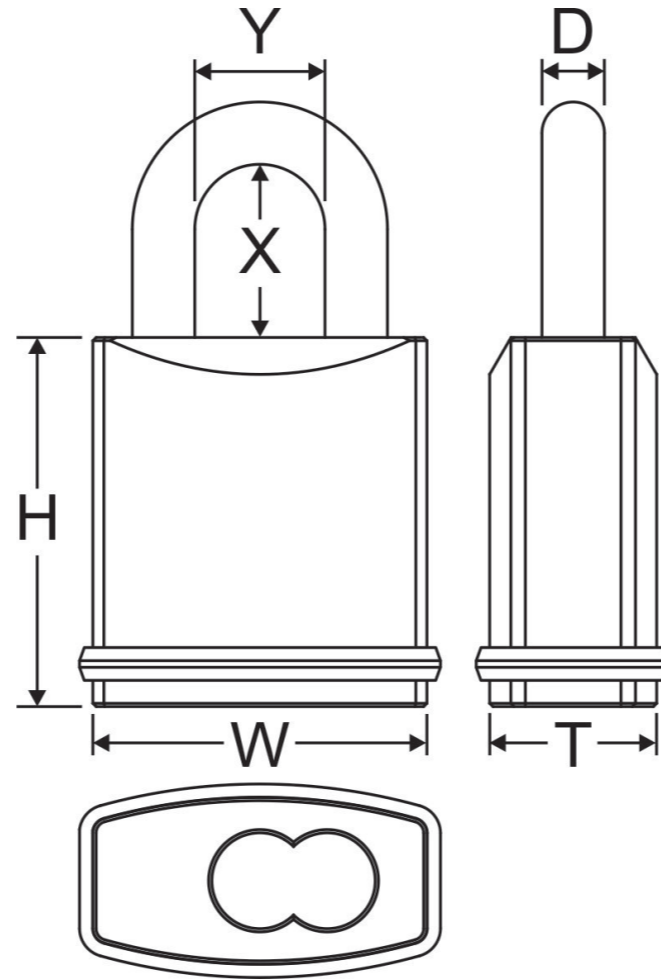

SIZE CHART

LF650B

Item #	DIMENSION(MM)						Keyway
	Lock Body			Shackle			
	W	H	T	D	X	Y	
LF650B/19	45	56	22	6.35	19	20	No core No key
LF650B/25	45	56	22	6.35	25	20	
LF650B/38	45	56	22	6.35	38	20	
LF650B/50	45	56	22	6.35	50	20	
LF650B/76	45	56	22	6.35	76	20	
LF650B/102	45	56	22	6.35	102	20	

* Each Item# includes several shackle dimension (X): 19, 25, 38, 50, 76, 102 (mm)
Such as: LF650B/19, LF660B/50, LF670B/102