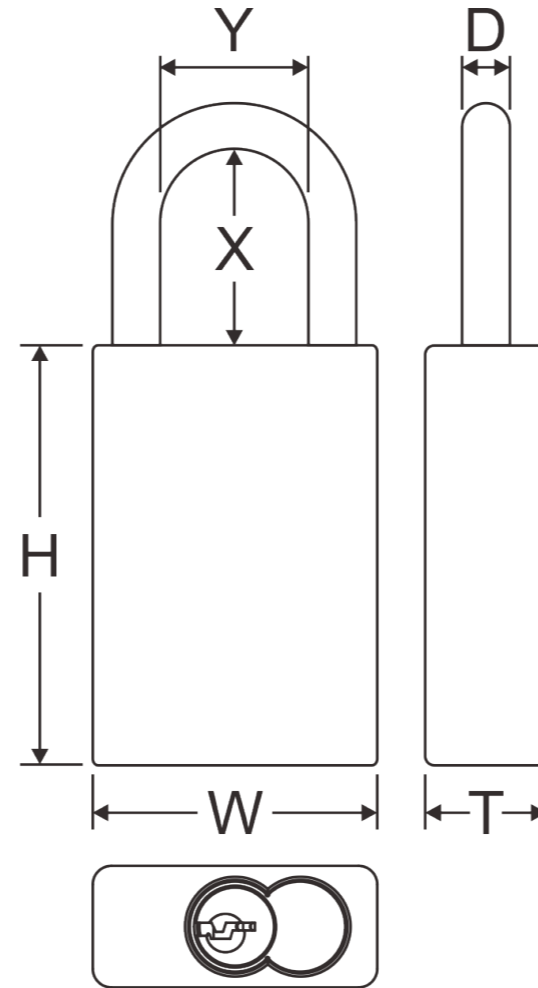

SIZE CHART

100IC

Item #	DIMENSION(MM)						Keyway
	Lock Body			Shackle			
	W	H	T	D	X	Y	
100IC/25	45	55	19	8.0	25	20	No core No key
100IC/50	45	55	19	8.0	50	20	
100IC/76	45	55	19	8.0	76	20	

* We also provide the full set of padlock.

The Item # will be different according to the core it applied (6 pin or 7 pin) Such as: 90PIC-SFIC-6 or 300PIC-SFIC-7