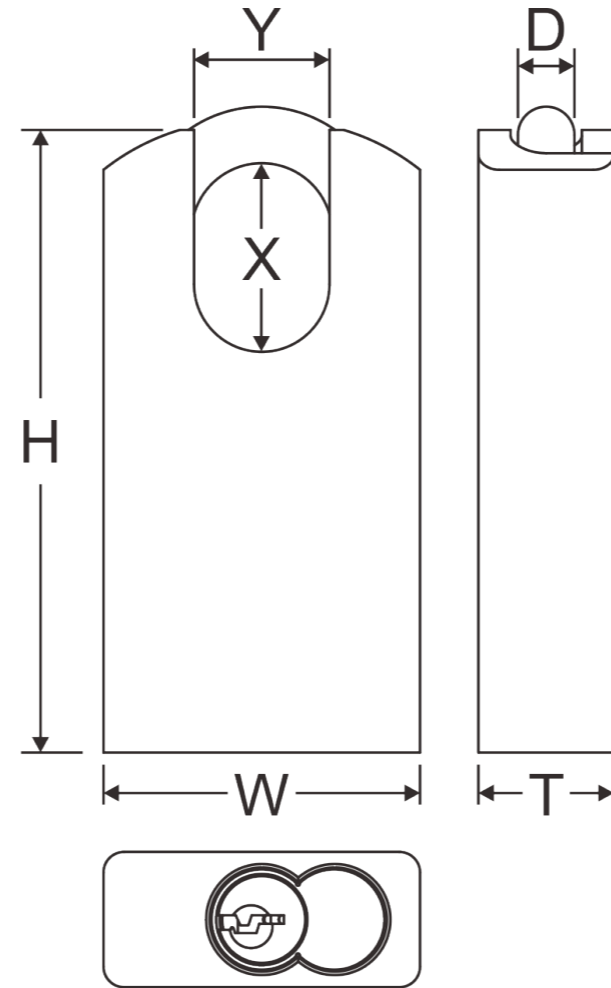

SIZE CHART

100PIC

Item #	DIMENSION(MM)						
	Lock Body			Shackle			Keyway
	W	H	T	D	X	Y	
100PIC	45	86	19	8.0	25	20	No core No key

* We also provide the full set of padlock.

The Item # will be different according to the core it applied (6 pin or 7 pin) Such as: 90PIC-SFIC-6 or 300PIC-SFIC-7