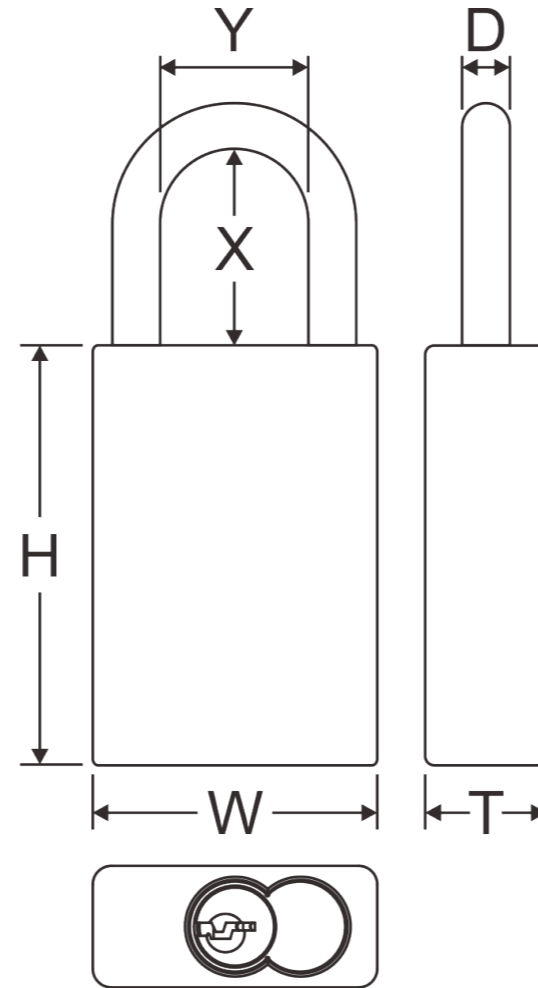

SIZE CHART

200IC

Item #	DIMENSION(MM)						Keyway
	Lock Body			Shackle			
	W	H	T	D	X	Y	
200IC/25	50	55	19	9.5	25	20	No core No key
200IC/50	50	55	19	9.5	50	20	
200IC/76	50	55	19	9.5	76	20	

* We also provide the full set of padlock.

The Item # will be different according to the core it applied (6 pin or 7 pin) Such as: 90PIC-SFIC-6 or 300PIC-SFIC-7