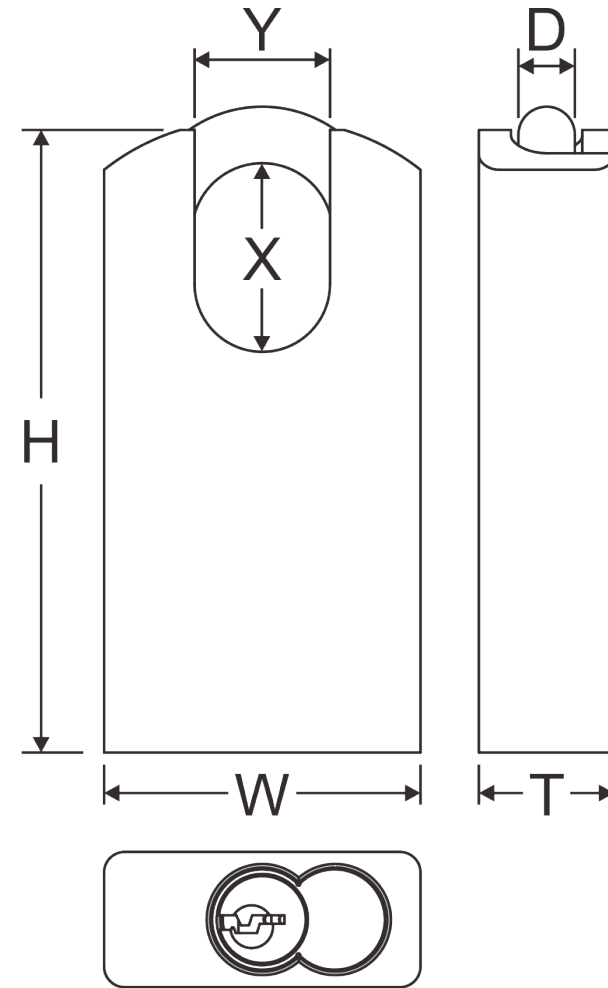

SIZE CHART

200PIC

Item #	DIMENSION(MM)						
	Lock Body			Shackle			Keyway
	W	H	T	D	X	Y	
200PIC	50	95	19	9.5	25	20	No core No key

* We also provide the full set of padlock.

The Item # will be different according to the core it applied (6 pin or 7 pin) Such as: 90PIC-SFIC-6 or 300PIC-SFIC-7