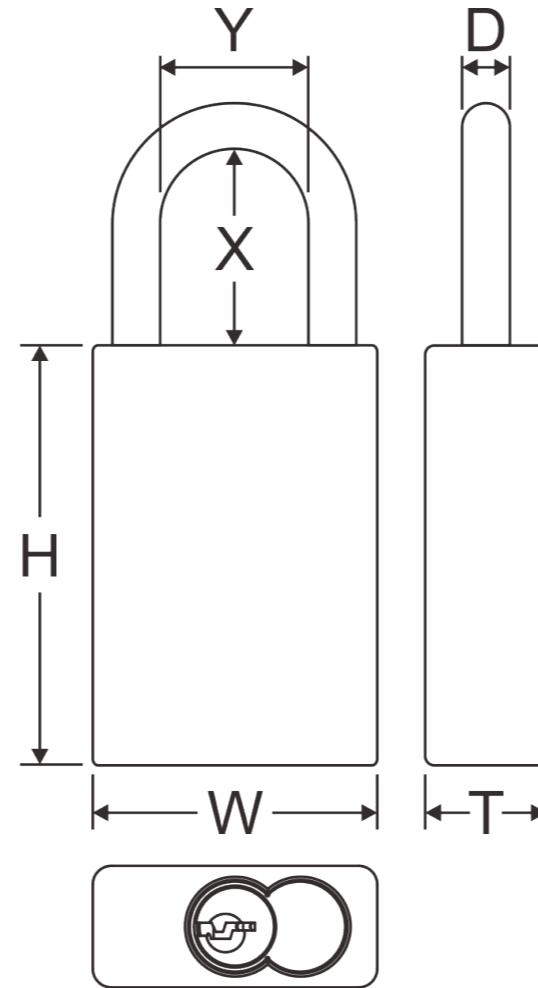

SIZE CHART

300IC

Item #	DIMENSION(MM)						Keyway
	Lock Body			Shackle			
	W	H	T	D	X	Y	
300IC/25	63.5	60	25	11.0	25	32	No core No key
300IC/50	63.5	60	25	11.0	50	32	
300IC/76	63.5	60	25	11.0	76	32	

* We also provide the full set of padlock.

The Item # will be different according to the core it applied (6 pin or 7 pin) Such as: 90PIC-SFIC-6 or 300PIC-SFIC-7