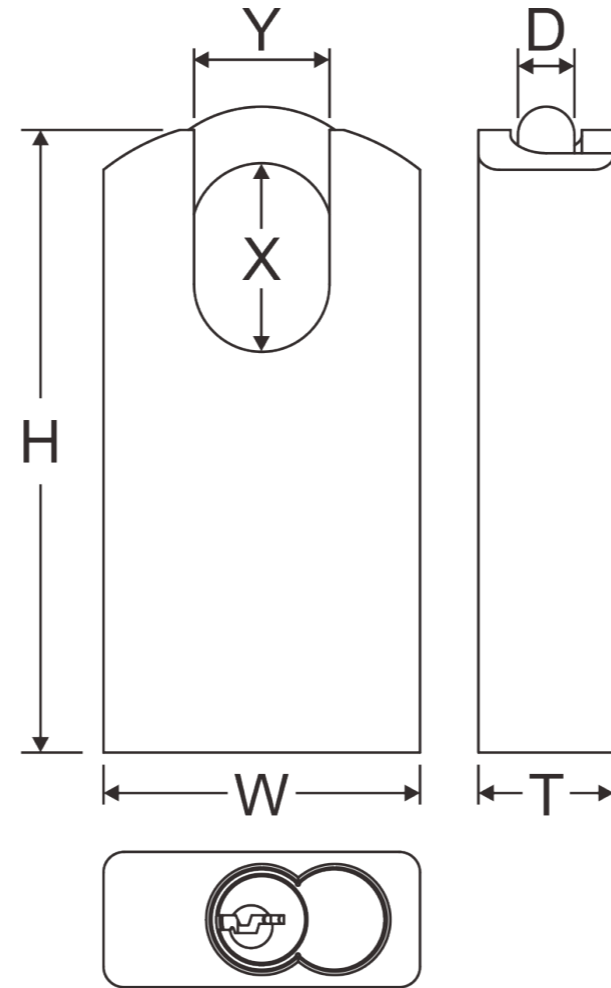

# SIZE CHART

300PIC

Item #	DIMENSION(MM)						
	Lock Body			Shackle			Keyway
	W	H	T	D	X	Y	
300PIC	63.5	100	25	11.0	25	32	No core No key

\* We also provide the full set of padlock.

The Item # will be different according to the core it applied (6 pin or 7 pin) Such as: 90PIC-SFIC-6 or 300PIC-SFIC-7