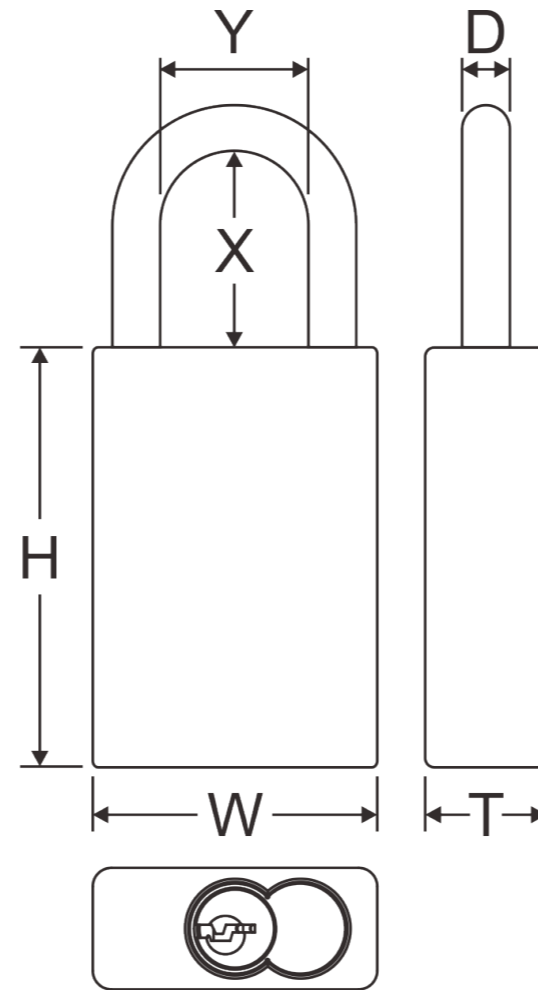

SIZE CHART

90IC

Item #	DIMENSION(MM)						Keyway
	Lock Body			Shackle			
	W	H	T	D	X	Y	
90IC/25	38	58	19	6.3	25	20	No core No key
90IC/50	38	58	19	6.3	50	20	
90IC/76	38	58	19	6.3	76	20	

* We also provide the full set of padlock.

The Item # will be different according to the core it applied (6 pin or 7 pin) Such as: 90PIC-SFIC-6 or 300PIC-SFIC-7