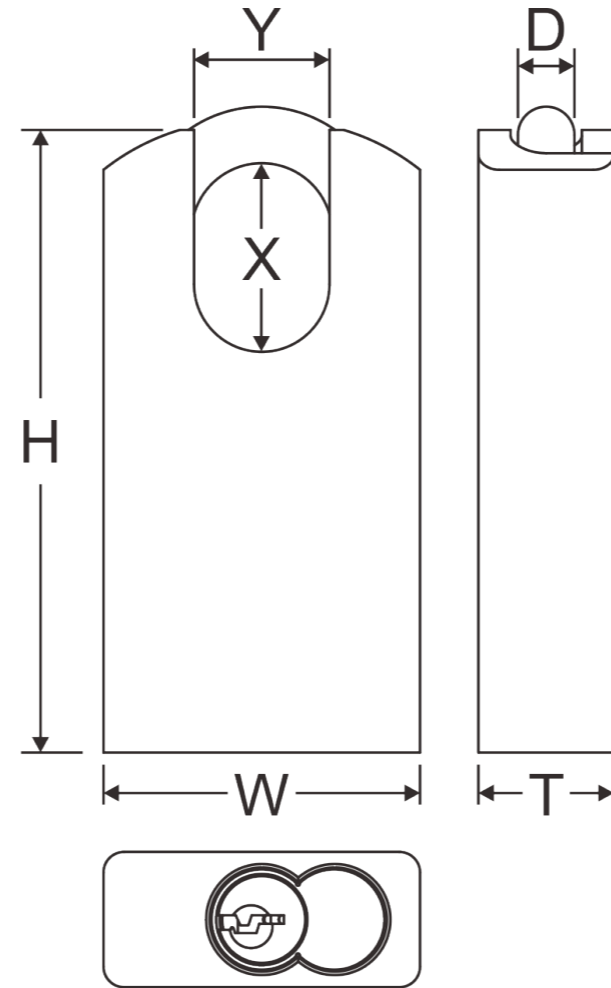

# SIZE CHART

90PIC

Item #	DIMENSION(MM)						
	Lock Body			Shackle			Keyway
	W	H	T	D	X	Y	
90PIC	38	83	19	6.3	25	20	No core No key

\* We also provide the full set of padlock.

The Item # will be different according to the core it applied (6 pin or 7 pin) Such as: 90PIC-SFIC-6 or 300PIC-SFIC-7