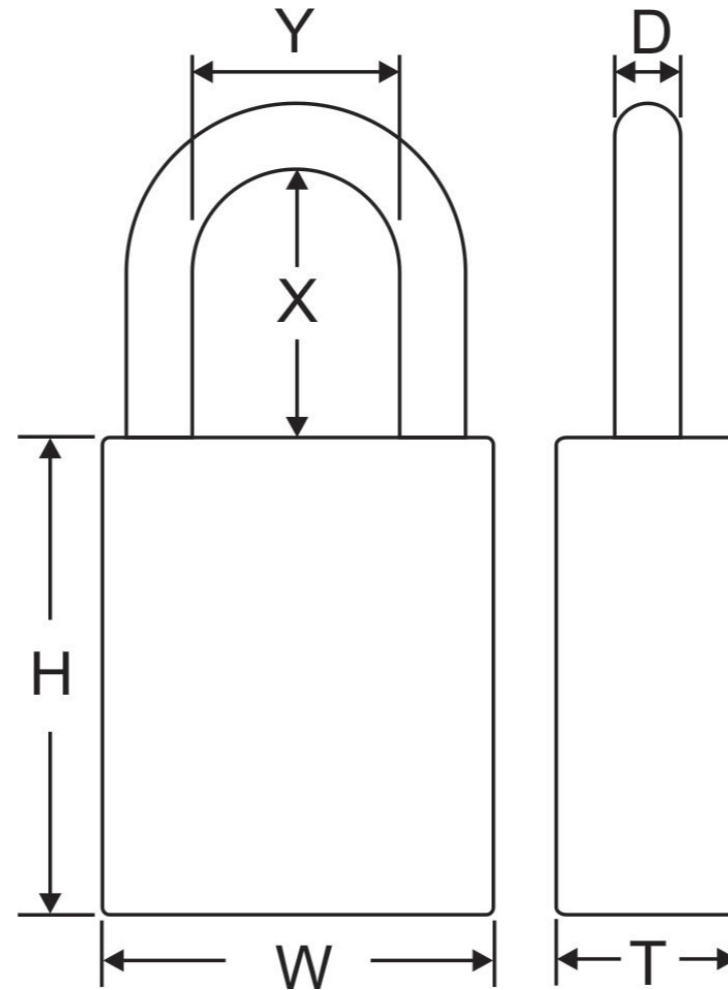

# SIZE CHART

150IC

Item #	DIMENSION(MM)						Keyway
	Lock Body			Shackle			
	W	H	T	D	X	Y	
150IC/25	45	55	19	8.0	25	20	No core No key
150IC/50	45	55	19	8.0	50	20	
150IC/76	45	55	19	8.0	76	20	

\* We also provide the full set of padlock.

The Item # will be different according to the core it applied (6 pin or 7 pin) Such as: 150PIC-SFIC-6 or 350PIC-SFIC-7