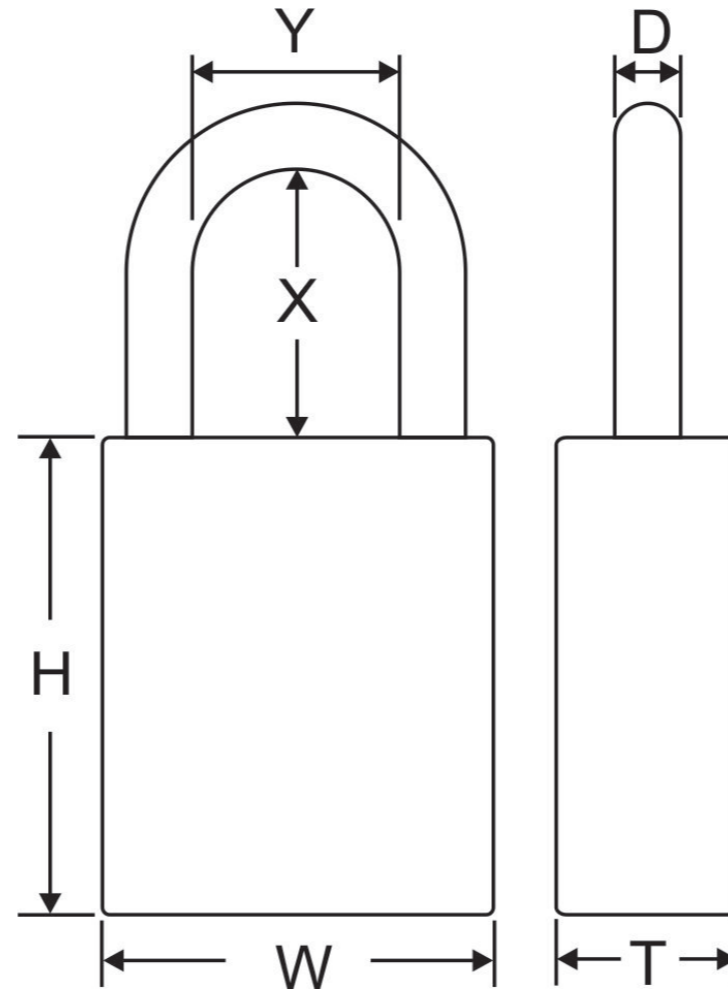

# SIZE CHART

95IC

Item #	DIMENSION(MM)						Keyway
	Lock Body			Shackle			
	W	H	T	D	X	Y	
95IC/25	38	55	19	6.3	25	20	No core No key
95IC/50	38	55	19	6.3	50	20	
95IC/76	38	55	19	6.3	76	20	

\* We also provide the full set of padlock.

The Item # will be different according to the core it applied (6 pin or 7 pin) Such as: 150PIC-SFIC-6 or 350PIC-SFIC-7