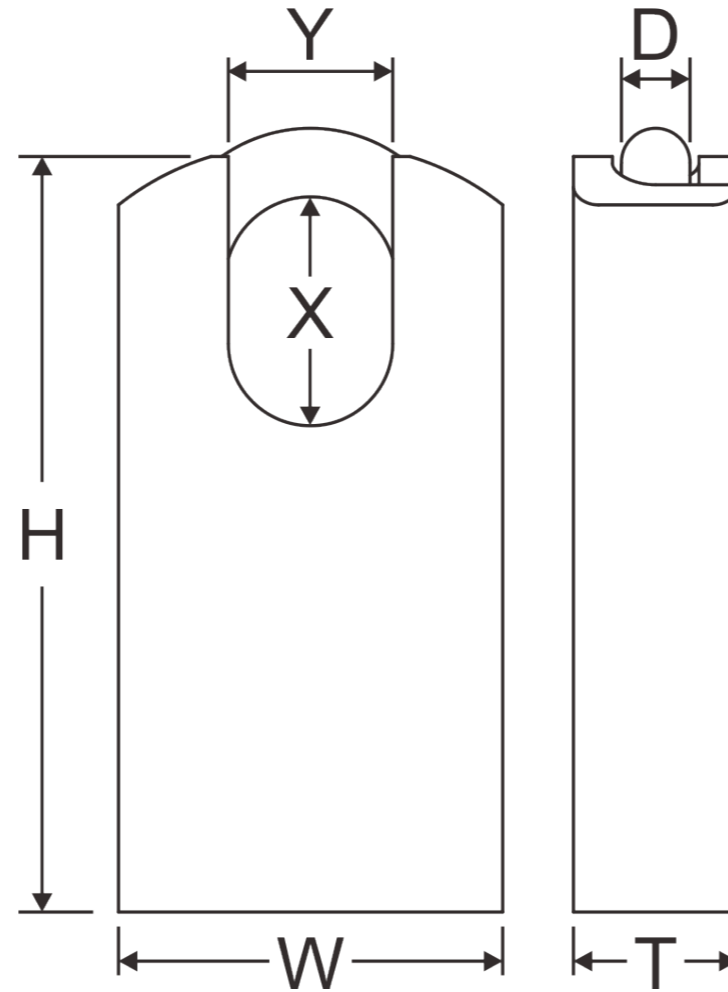

SIZE CHART

95PIC

Item #	DIMENSION(MM)						
	Lock Body			Shackle			Keyway
	W	H	T	D	X	Y	
95PIC	38	83	19	6.3	25	20	No core No key

* We also provide the full set of padlock.

The Item # will be different according to the core it applied (6 pin or 7 pin) Such as: 150PIC-SFIC-6 or 350PIC-SFIC-7