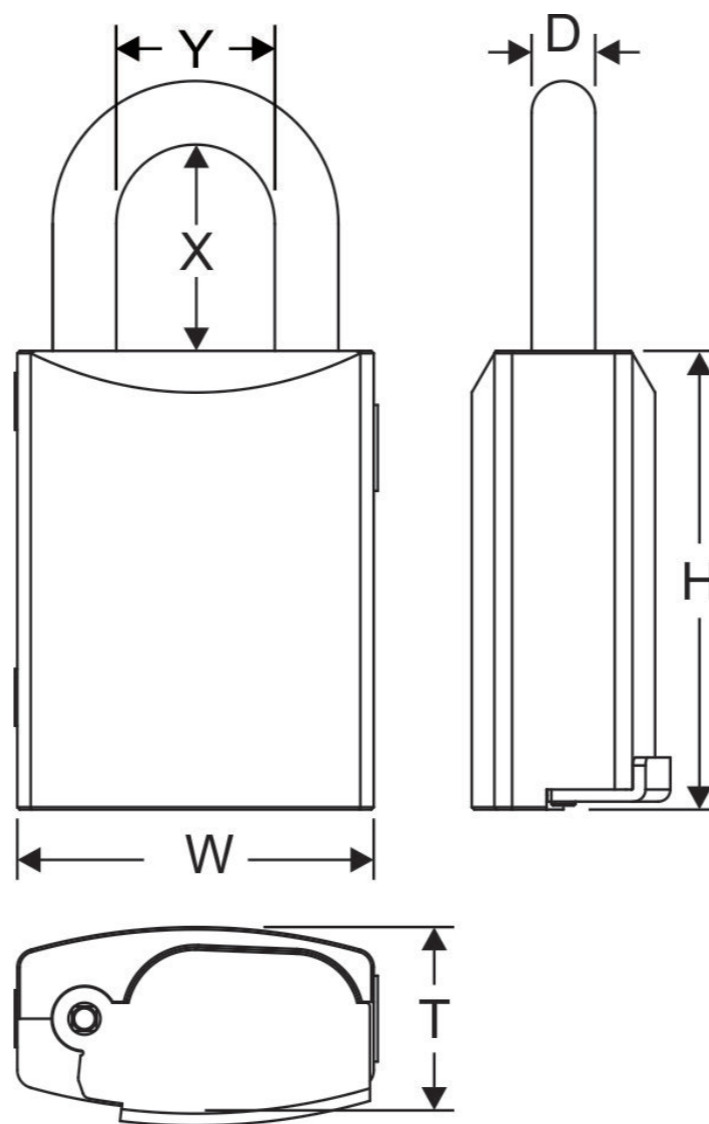

SIZE CHART

840IC/JR

Item #	DIMENSION(MM)						
	Lock Body			Shackle			Keyway
	W	H	T	D	X	Y	
840IC/JR	39	59	20	6.35	25	20	No core No key

* We also provide the full set of padlock.

The Item # will be different according to the core it applied (6 pin or 7 pin) Such as: 840IC/JR-SFIC-6 or 850PIC/JR-SFIC-7