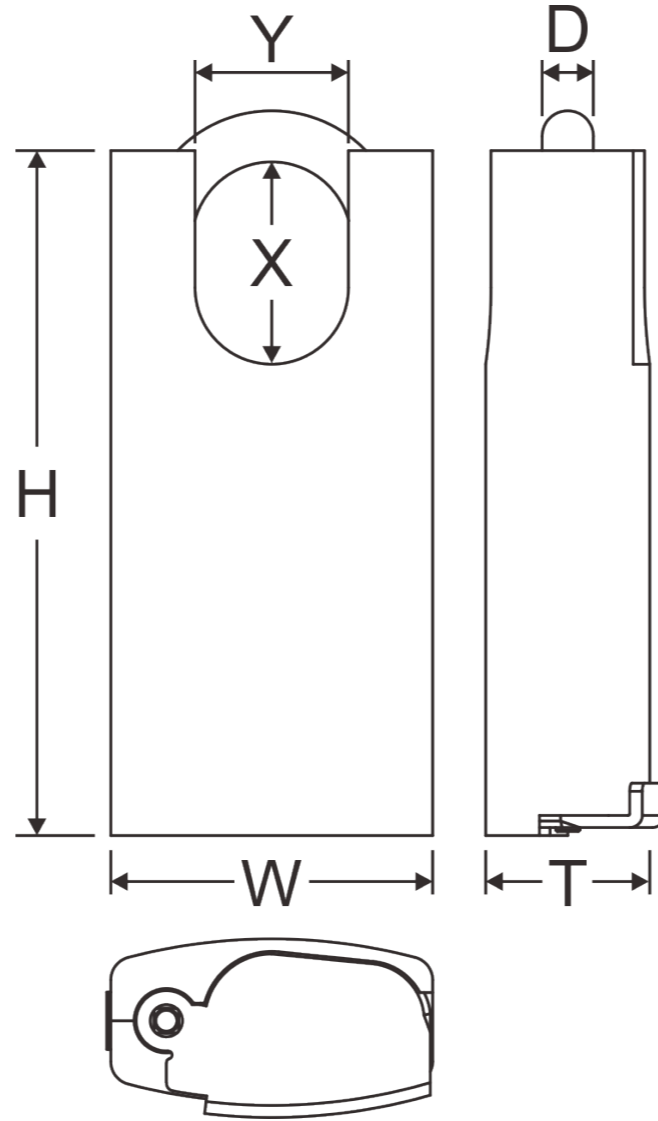

SIZE CHART

840PIC/JR

Item #	DIMENSION(MM)						
	Lock Body			Shackle			Keyway
	W	H	T	D	X	Y	
840PIC/JR	39	85	20	6.35	25	19	No core No key

* We also provide the full set of padlock.

The Item # will be different according to the core it applied (6 pin or 7 pin) Such as: 840IC/JR-SFIC-6 or 850PIC/JR-SFIC-7