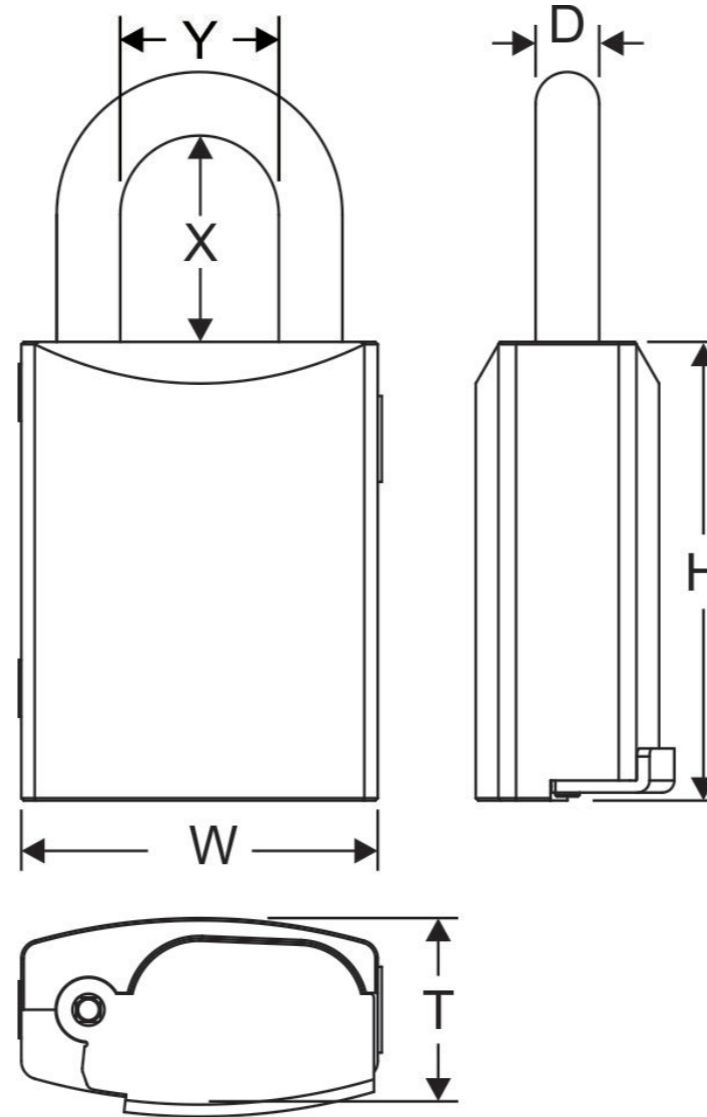

SIZE CHART

845IC/JR

Item #	DIMENSION(MM)						
	Lock Body			Shackle			Keyway
	W	H	T	D	X	Y	
845IC/JR	44	59	23	7.93	25	20	No core No key

* We also provide the full set of padlock.

The Item # will be different according to the core it applied (6 pin or 7 pin) Such as: 840IC/JR-SFIC-6 or 850PIC/JR-SFIC-7