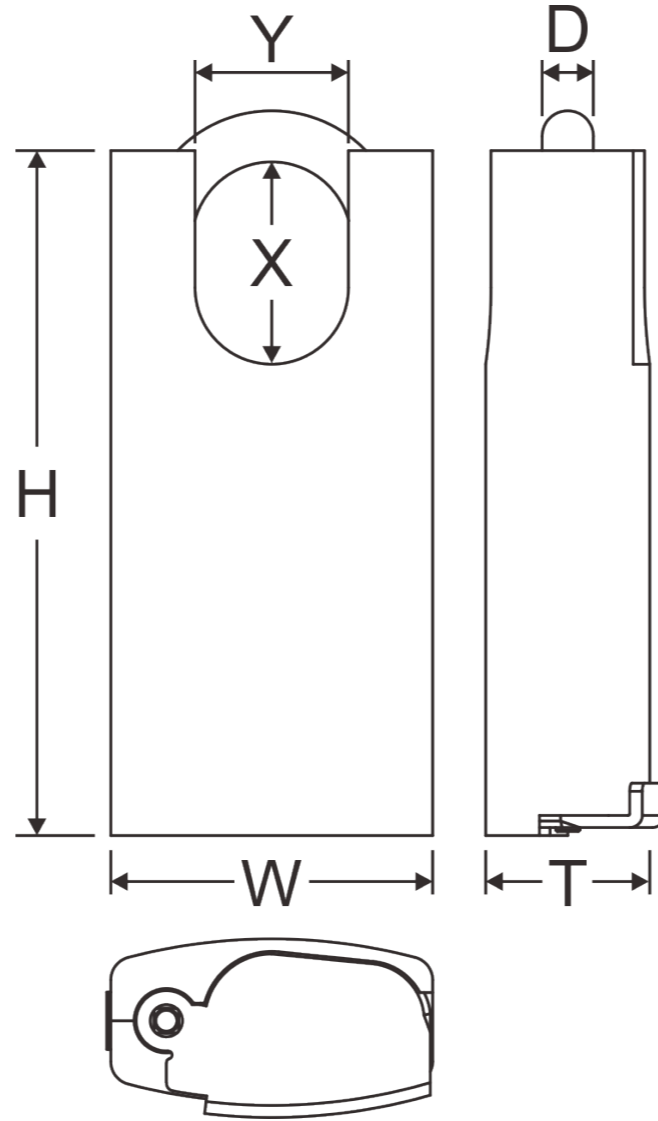

# SIZE CHART

845PIC/JR

Item #	DIMENSION(MM)						
	Lock Body			Shackle			Keyway
	W	H	T	D	X	Y	
845PIC/JR	44	90	23	7.93	25	19	No core No key

\* We also provide the full set of padlock.

The Item # will be different according to the core it applied (6 pin or 7 pin) Such as: 840IC/JR-SFIC-6 or 850PIC/JR-SFIC-7