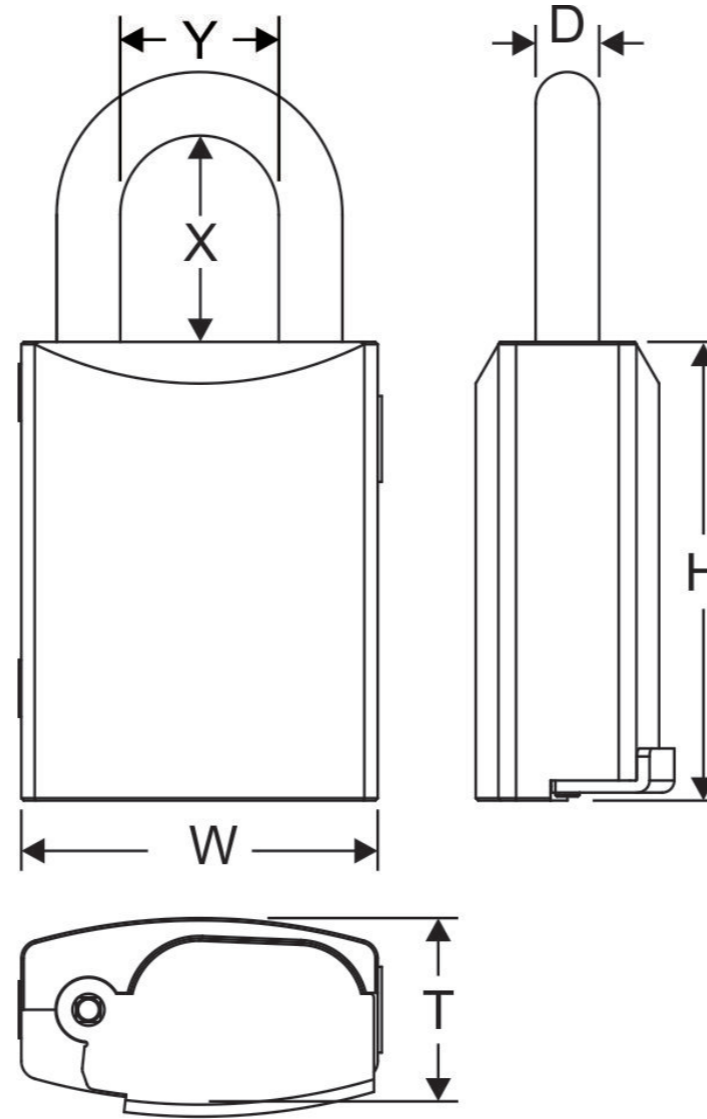

SIZE CHART

850IC/JR

Item #	DIMENSION(MM)						
	Lock Body			Shackle			Keyway
	W	H	T	D	X	Y	
850IC/JR	51	59	25	9.5	25	20	No core No key

* We also provide the full set of padlock.

The Item # will be different according to the core it applied (6 pin or 7 pin) Such as: 840IC/JR-SFIC-6 or 850PIC/JR-SFIC-7