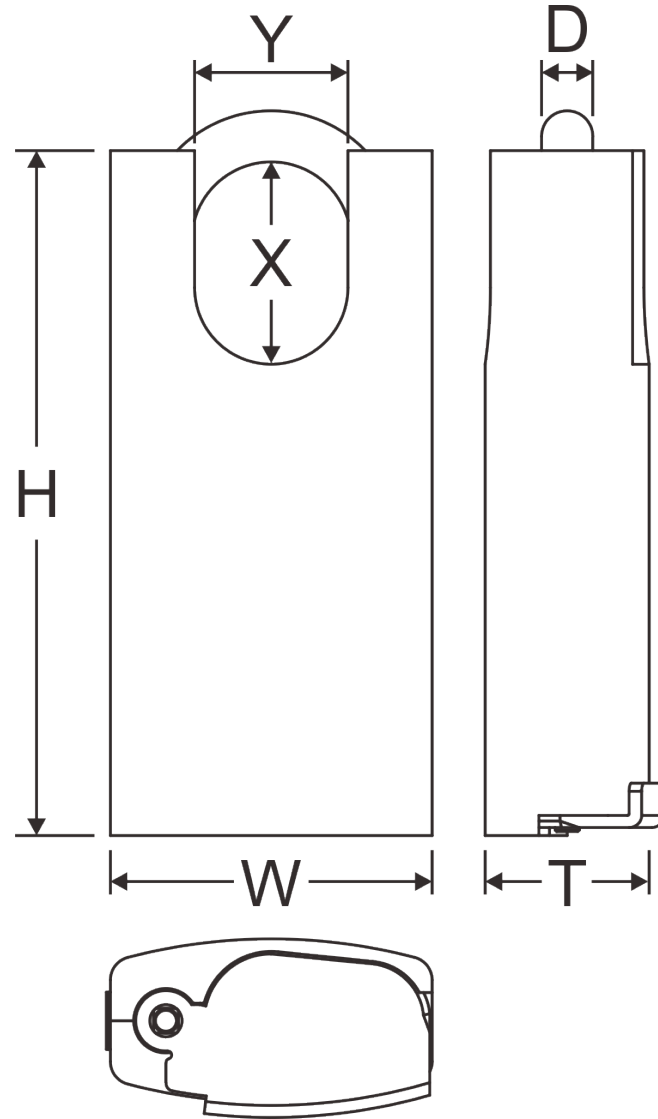

SIZE CHART

850PIC/JR

Item #	DIMENSION(MM)						
	Lock Body			Shackle			Keyway
	W	H	T	D	X	Y	
850PIC/JR	51	91	25	9.5	25	20	No core No key

* We also provide the full set of padlock.

The Item # will be different according to the core it applied (6 pin or 7 pin) Such as: 840IC/JR-SFIC-6 or 850PIC/JR-SFIC-7