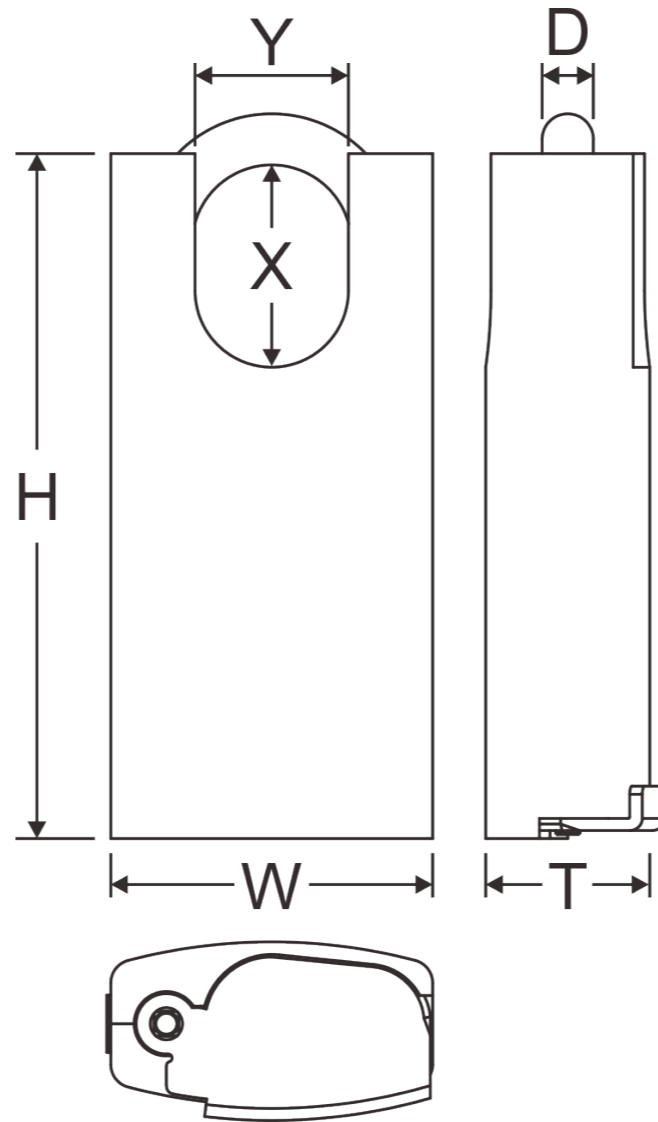

# SIZE CHART

860IC/JR

Item #	DIMENSION(MM)						
	Lock Body			Shackle			Keyway
	W	H	T	D	X	Y	
860IC/JR	63	63	25	11.1	25	32	No core No key

\* We also provide the full set of padlock.

The Item # will be different according to the core it applied (6 pin or 7 pin) Such as: 840IC/JR-SFIC-6 or 850PIC/JR-SFIC-7