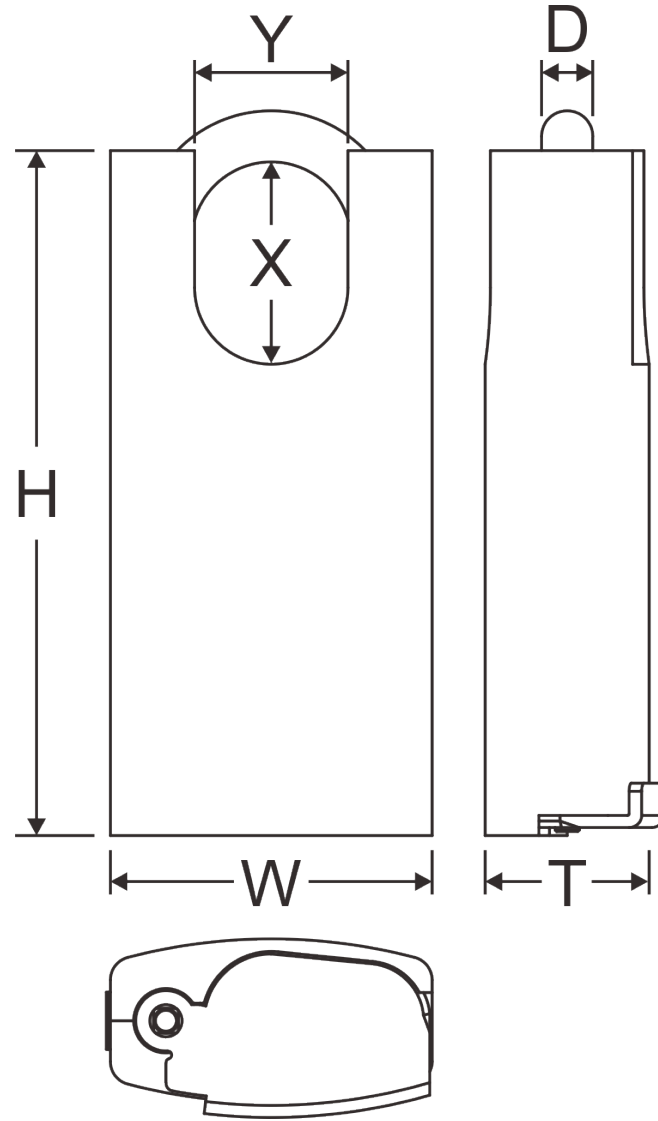

SIZE CHART

860PIC/JR

Item #	DIMENSION(MM)						
	Lock Body			Shackle			Keyway
	W	H	T	D	X	Y	
860PIC/JR	63	96	25	11.1	25	21	No core No key

* We also provide the full set of padlock.

The Item # will be different according to the core it applied (6 pin or 7 pin) Such as: 840IC/JR-SFIC-6 or 850PIC/JR-SFIC-7