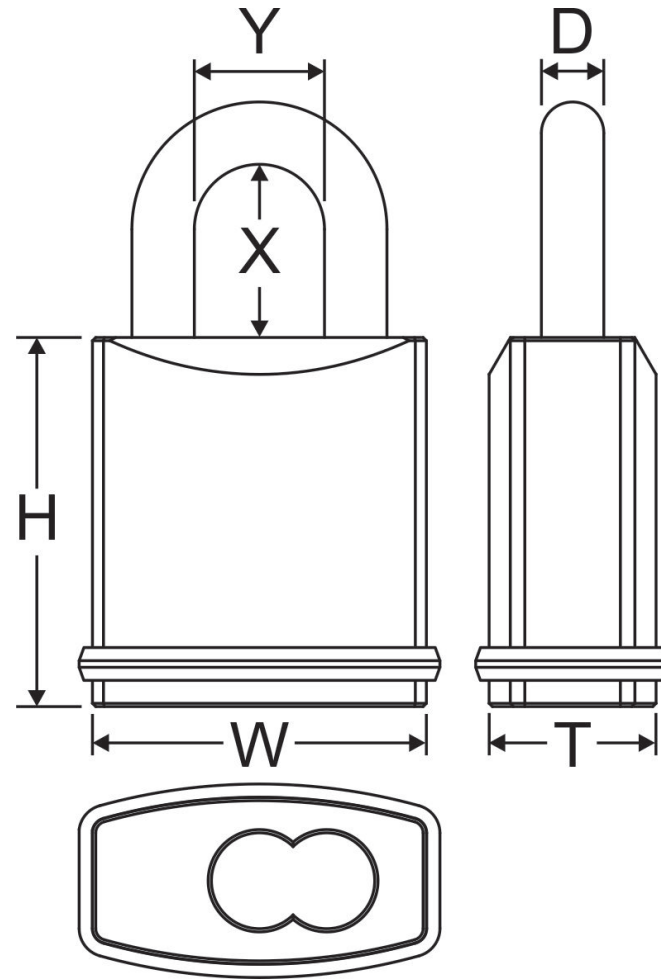

SIZE CHART

LF670B

Item #	DIMENSION(MM)						Keyway
	Lock Body			Shackle			
	W	H	T	D	X	Y	
LF670B/19	50	56	22	9.5	19	20	No core No key
LF670B/25	50	56	22	9.5	25	20	
LF670B/38	50	56	22	9.5	38	20	
LF670B/50	50	56	22	9.5	50	20	
LF670B/76	50	56	22	9.5	76	20	
LF670B/102	50	56	22	9.5	102	20	

* Each Item# includes several shackle dimension (X): 19, 25, 38, 50, 76, 102 (mm)
Such as: LF650B/19, LF660B/50, LF670B/102